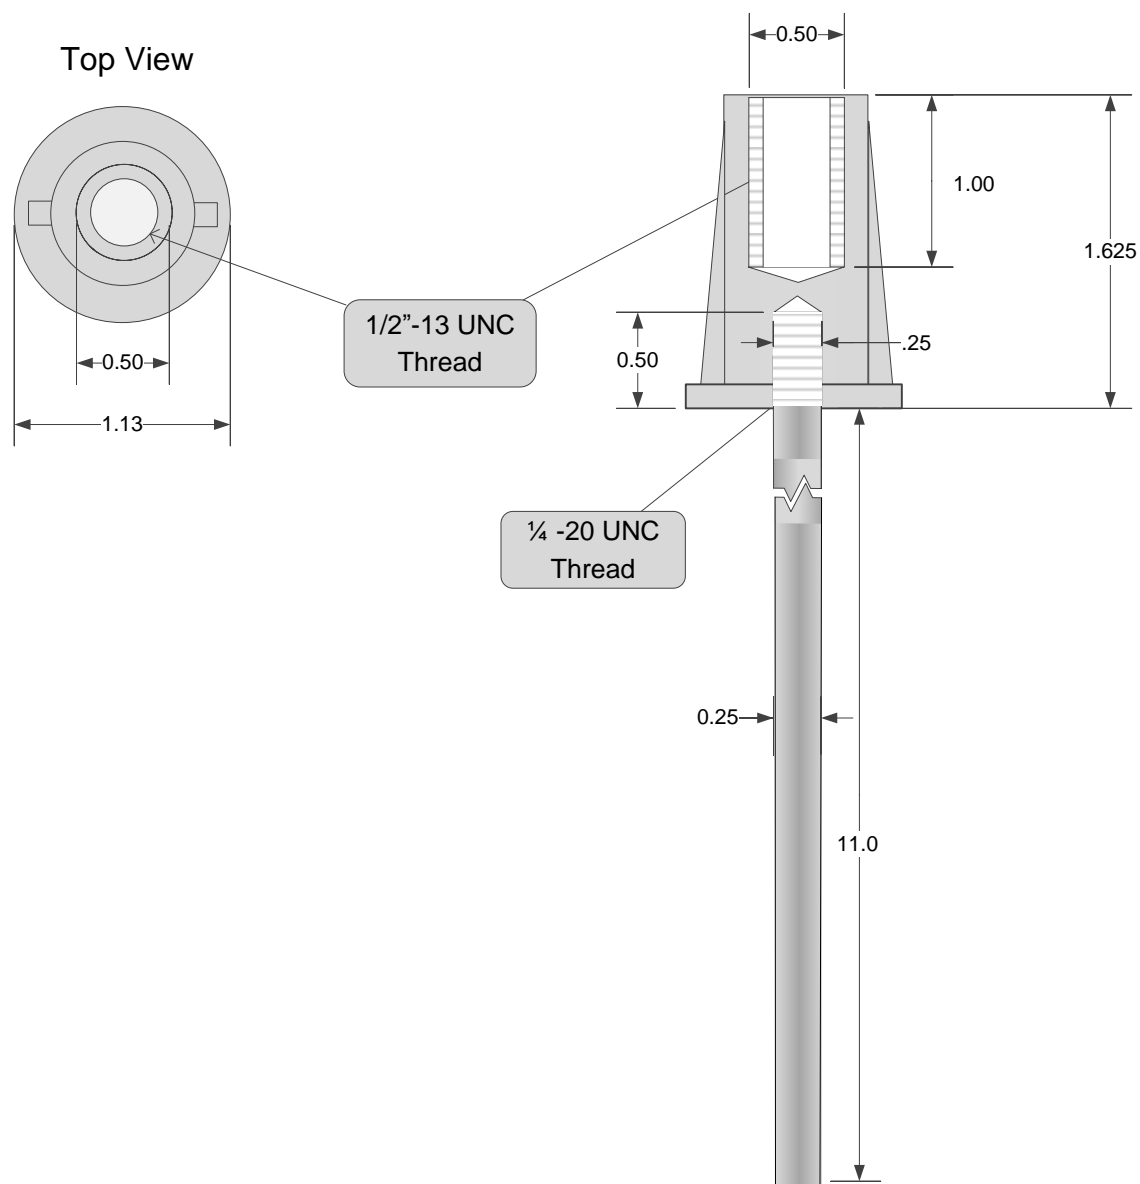

KBR INDUSTRIES, LLC

Ground Insert

Cast Bronze w/Copper Rod

Part No. CB1214-11

Scale: 1 : 1

Wt. per 100 pieces. 39 lbs.

Mailing Address: P.O. Box 1814 Tualatin, OR 97062
Shipping Address: 10758 SW Manhasset Dr., Tualatin, OR 97062
Phone: (503)-757-1053 | E-mail: KBRindustries@gmail.com