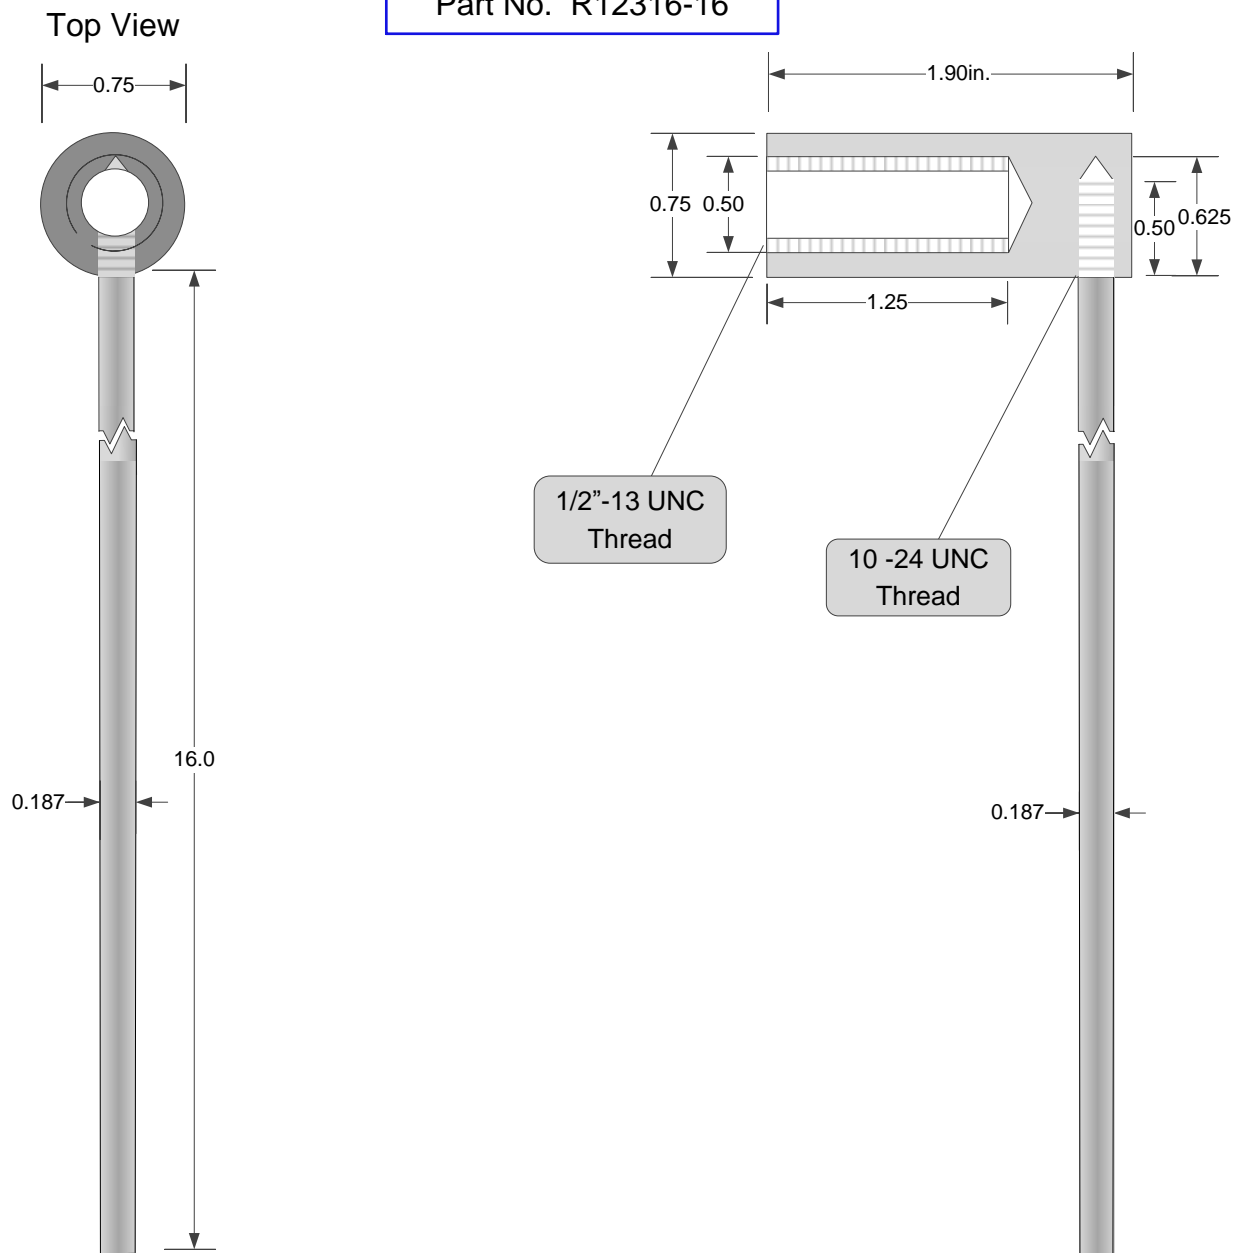

## Ground Insert

Brass w/Steel Rod

Part No. R12316-16

Scale: 1 : 1

Wt. per 100 pieces. 31 lbs.

Mailing Address: P.O. Box 1814 Tualatin, OR 97062  
Shipping Address: 10758 SW Manhasset Dr., Tualatin, OR 97062  
Phone: (503)-757-1053 | E-mail: KBRindustries@gmail.com