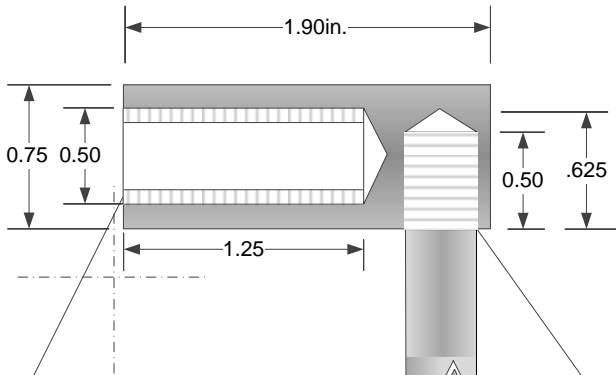

KBR INDUSTRIES, LLC

Ground Insert

Bronze w/Steel Rod

Part No. R1238-26

Top View

1/2"-13 UNC
Thread

3/8"-16 UNC
Thread

0.375

Scale: 1:1

Wt. per 100 pieces. 98 lbs.

Mailing Address: P.O. Box 1814 Tualatin, OR 97062
Shipping Address: 10758 SW Manhasset Dr., Tualatin, OR 97062
Phone: (503)-757-1053 | E-mail: KBRindustries@gmail.com