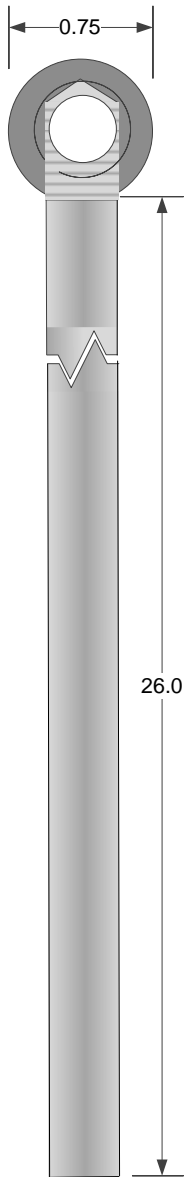

KBR INDUSTRIES, LLC

Ground Insert

Bronze w/Steel Rod

Part No. R1238-26

Top View

1/2"-13 UNC
Thread

3/8"-16 UNC
Thread

0.375

Scale: 1:1

Wt. per 100 pieces. 98 lbs.

Mailing Address: P.O. Box 1814 Tualatin, OR 97062
Shipping Address: 10758 SW Manhasset Dr., Tualatin, OR 97062
Phone: (503)-757-1053 | E-mail: KBRindustries@gmail.com