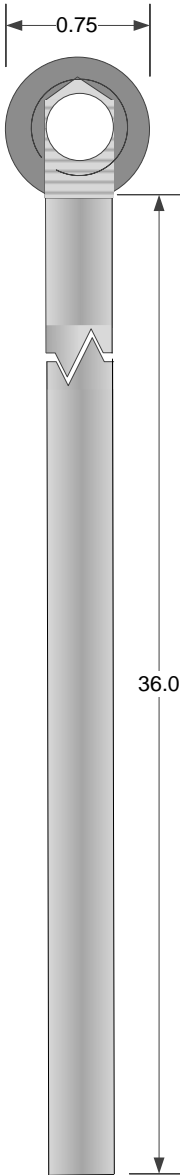

KBR INDUSTRIES, LLC

Ground Insert

Bronze w/Steel Rod

Part No. R1238-36

Top View

1/2"-13 UNC
Thread

3/8"-16 UNC
Thread

0.375

Scale: 1:1

Wt. per 100 pieces. 142 lbs.

Mailing Address: P.O. Box 1814 Tualatin, OR 97062
Shipping Address: 10758 SW Manhasset Dr., Tualatin, OR 97062
Phone: (503)-757-1053 | E-mail: KBRindustries@gmail.com