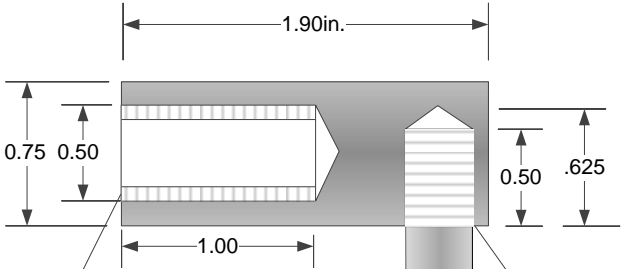

KBR INDUSTRIES, LLC

Ground Insert

Bronze w/Steel Rod

Part No. R1238-36

Top View

1/2"-13 UNC
Thread

3/8"-16 UNC
Thread

0.375

Scale: 1:1

Wt. per 100 pieces. 142 lbs.

Mailing Address: P.O. Box 1814 Tualatin, OR 97062
Shipping Address: 10758 SW Manhasset Dr., Tualatin, OR 97062
Phone: (503)-757-1053 | E-mail: KBRindustries@gmail.com