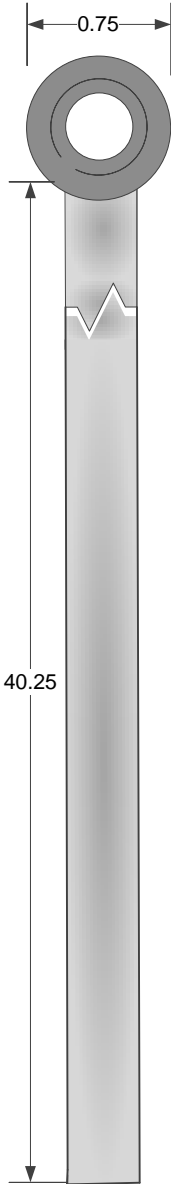

KBR INDUSTRIES, LLC

Ground Insert

Bronze w/Steel Rod

Part No. RS1238-40

Top View

Scale: 1 : 1

Wt. per 100 pieces. 194 lbs.

Mailing Address: P.O. Box 1814 Tualatin, OR 97062
Shipping Address: 10758 SW Manhasset Dr., Tualatin, OR 97062
Phone: (503)-757-1053 | E-mail: KBRindustries@gmail.com