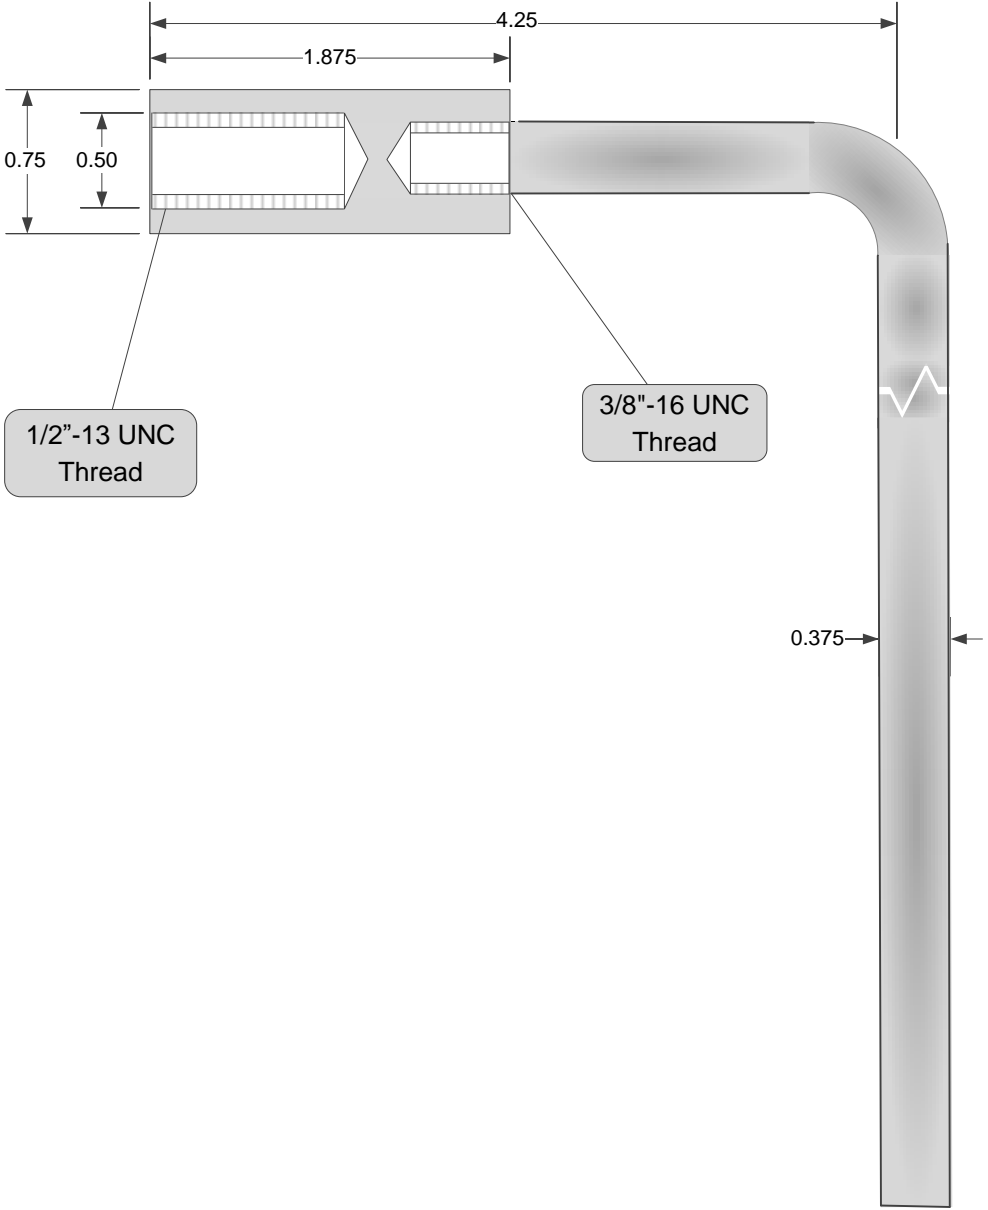

KBR INDUSTRIES, LLC

Ground Insert

Bronze w/Steel Rod

Part No. RS1238-40

Top View

Scale: 1 : 1

Wt. per 100 pieces. 194 lbs.

Mailing Address: P.O. Box 1814 Tualatin, OR 97062
Shipping Address: 10758 SW Manhasset Dr., Tualatin, OR 97062
Phone: (503)-757-1053 | E-mail: KBRindustries@gmail.com