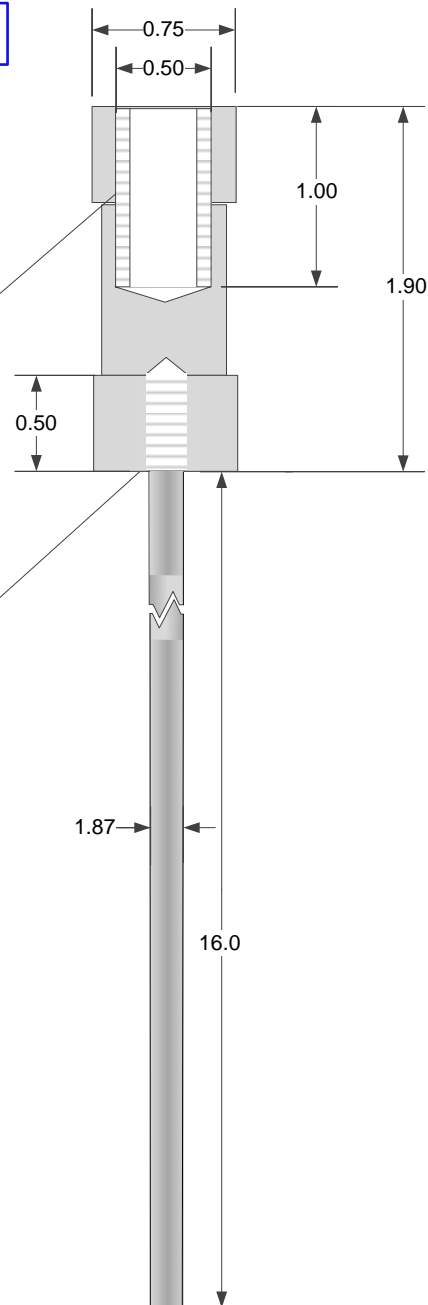

## Ground Insert

Brass w/Steel Rod

Part No. SQ12316-16

Top View

0.75

1/2"-13 UNC  
Thread

10-24 Thread

Scale: 1 : 1