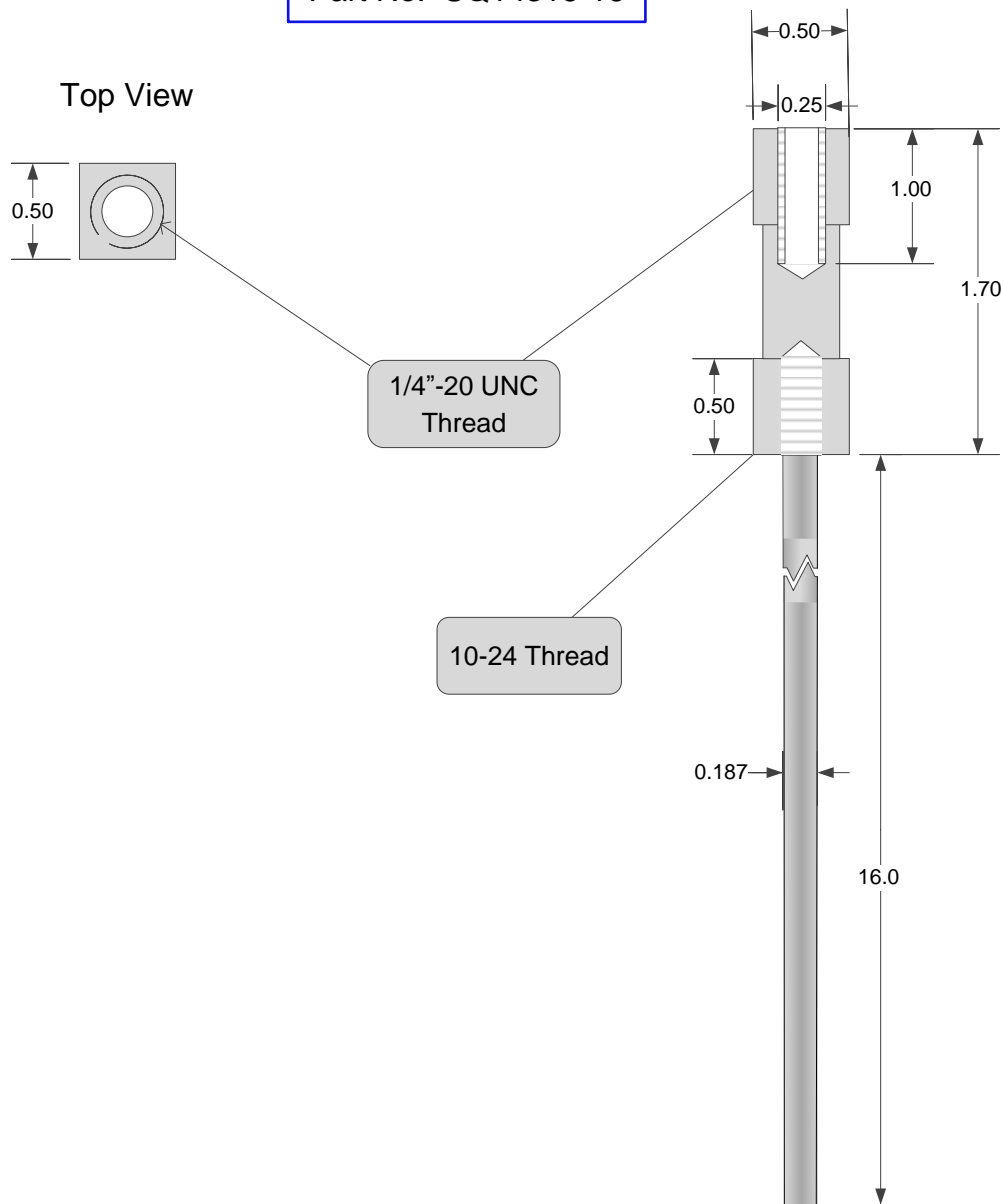

KBR INDUSTRIES, LLC

Ground Insert

Brass w/Steel Rod

Part No. SQ14316-16

Scale: 1 : 1

Wt. per 100 pieces. 23 lbs.

Mailing Address: P.O. Box 1814 Tualatin, OR 97062
Shipping Address: 10758 SW Manhasset Dr., Tualatin, OR 97062
Phone: (503)-757-1053 | E-mail: KBRindustries@gmail.com