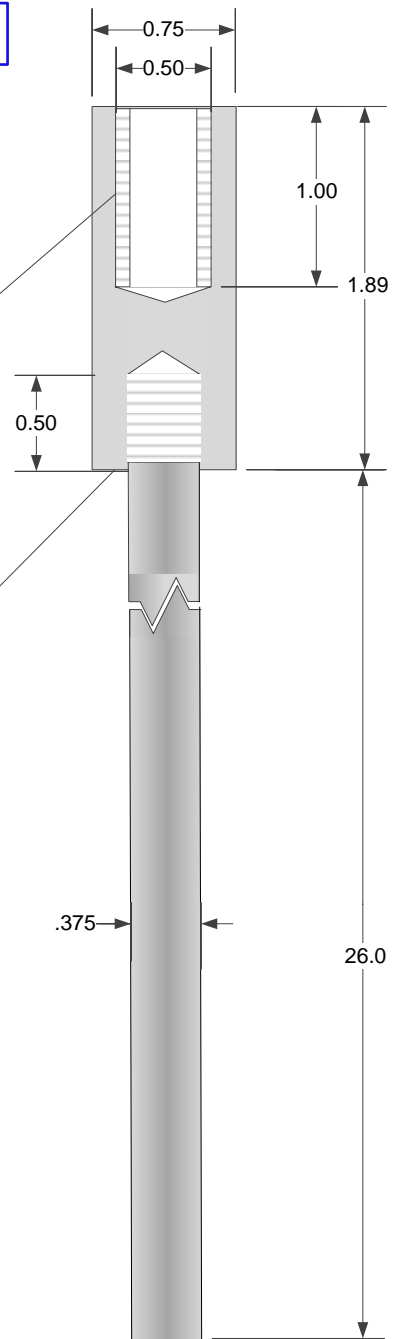

## Ground Insert

Bronze w/Steel Rod

Part No. RS1238-26

Top View

1/2"-13 UNC  
Thread

3/8"-16 UNC  
Thread

Scale: 1 : 1

Wt. per 100 pieces. 98 lbs.