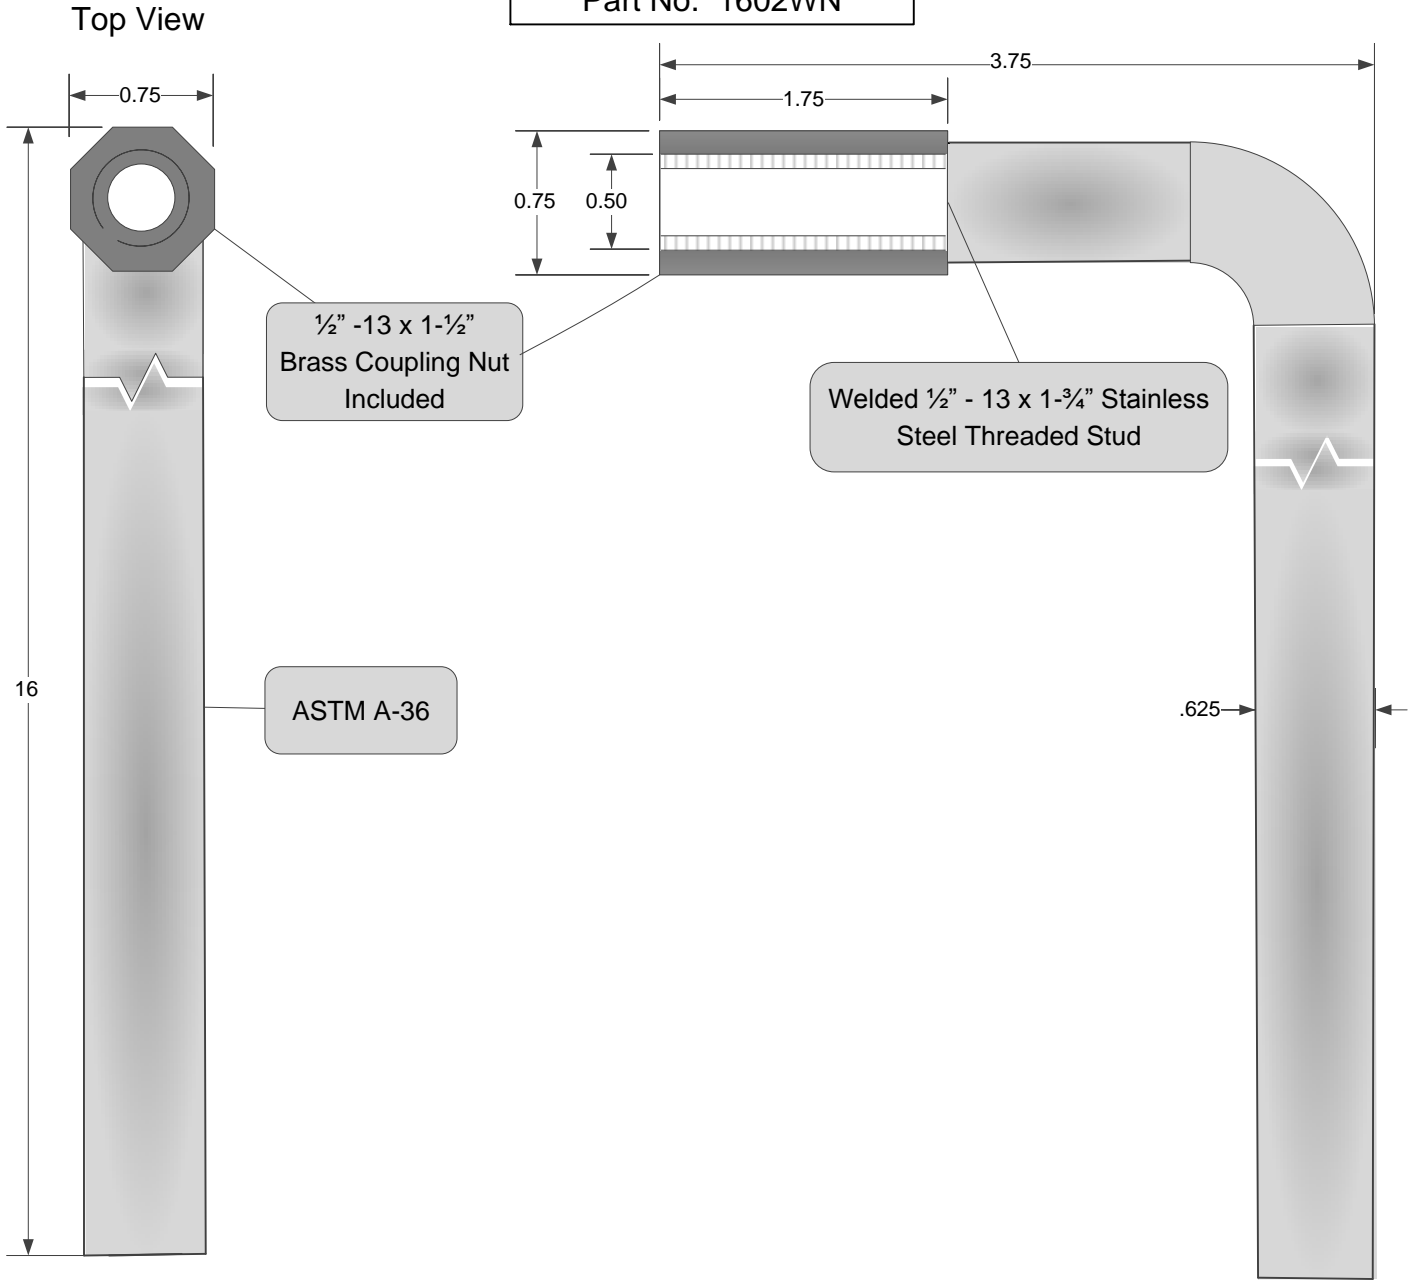

KBR INDUSTRIES, LLC

Ground Insert

Brass w/Steel Rod

Part No. 1602WN

Scale: 1 : 1

Wt. per 100 pieces. 180 lbs.

Mailing Address: P.O. Box 1814 Tualatin, OR 97062
Shipping Address: 21122 S.W. 65th Ave. Tualatin, OR 97062
Phone: (503)-757-1053 | Fax: 503-638-0204 | E-mail: KBRindustries@gmail.com