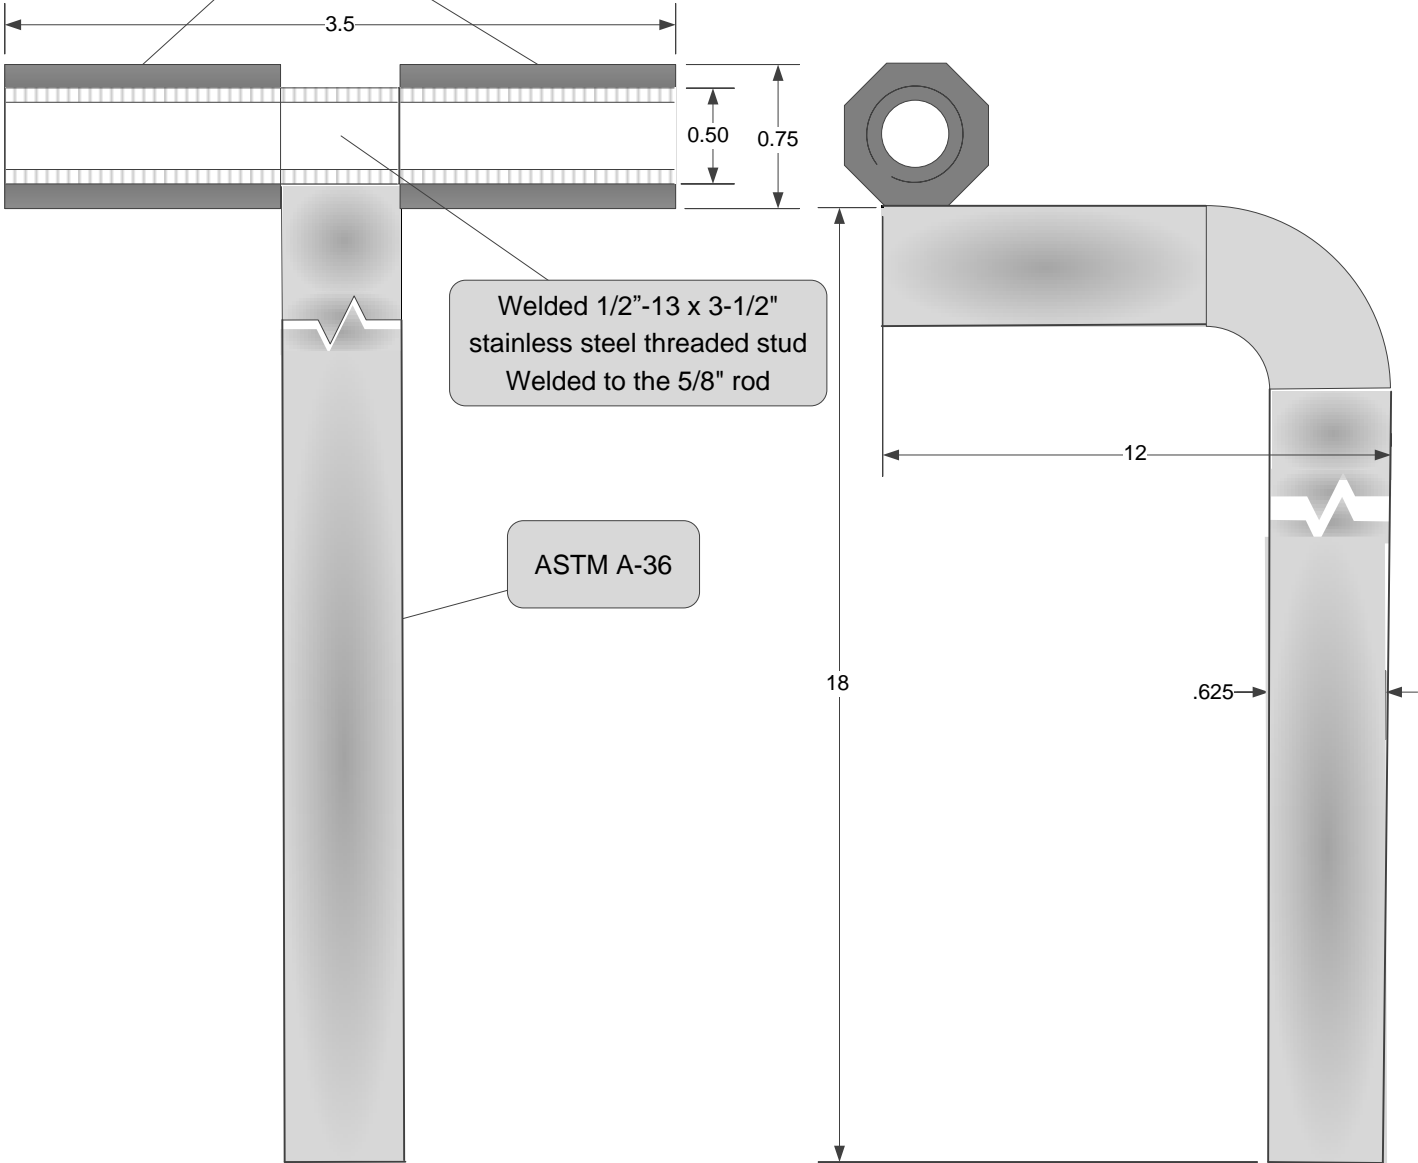

KBR INDUSTRIES, LLC

Ground Insert

Brass w/Steel Rod

Part No. 1812WN

1/2"-13 x 1-1/2" Brass
Coupling Nuts
Included

Scale: 1 : 1

Wt. per 100 pieces. 300 lbs.

Mailing Address: P.O. Box 1814 Tualatin, OR 97062
Shipping Address: 21122 S.W. 65th Ave. Tualatin, OR 97062
Phone: (503)-757-1053 | Fax: 503-638-0204 | E-mail: KBRindustries@gmail.com